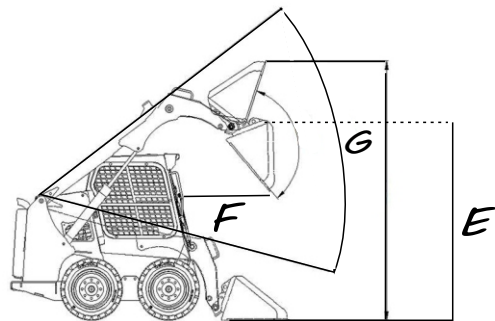

WUHLF
EQUIPMENT
PTY (LTD)

JC100 WUHLF SKID STEER

Dimensions (mm):

Overall Length 3580mm
Overall Width 1880mm
Overall Height 2160mm

Key Features

Bucket Size 0.55 m³

Engine Type: WP4.1 • Rated Power: 74kW

Operating Weight: 3550kg • Tyre Size: 12-16.5

JC100 Wuhlf

Skid Steer Loader

Technical Data:

A	Overall Length	3580mm
B	Overall Width	1880mm
C	Overall Height	2160mm
D	Wheel Base	1115mm
E	Max Dumping Height	2400mm
F	Max Reach	700 mm
G	Height at Max Extension	4070mm

Specifications	Operating Weight	3550kg
	Bucket Capacity	0.55m ³
	Dumping Angle	40°
	Rated Load Capacity	1200kg

Traveling Speed	Max Travel Speed	12km/h
------------------------	------------------	--------