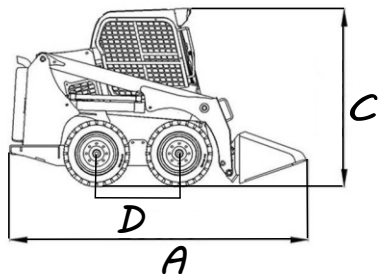

WUHLF
EQUIPMENT
PTY (LTD)

JC100 WUHLF SKID STEER

Dimensions (mm):

Overall Length 3580mm
Overall Width 1880mm
Overall Height 2160mm

Key Features

Bucket Size 0.55 m³

Engine Type: WP4.1 • Rated Power: 74kW

Operating Weight: 3550kg • Tyre Size: 12-16.5

JC100 Wuhlf

Skid Steer Loader

Technical Data:

A	Overall Length	3580mm
B	Overall Width	1880mm
C	Overall Height	2160mm
D	Wheel Base	1115mm
E	Max Dumping Height	2400mm
F	Max Reach	700 mm
G	Height at Max Extension	4070mm

Specifications	Operating Weight	3550kg
	Bucket Capacity	0.55m ³
	Dumping Angle	40°
	Rated Load Capacity	1200kg

Traveling Speed	Max Travel Speed	12km/h
------------------------	------------------	--------

Engine	Type	4cyl Diesel
	Rated Power	74kw
	Model	Weichai WP4.1

Tyres	Standard Size	12-16.5
--------------	---------------	---------

Tank Capacities	Fuel Tank	90 ℓ
	Hydraulic Oil Tank	90 ℓ

Working Hydraulics	Danfoss Manual Servo Hydraulic Pump
	Danfoss Hydraulic Pump
	Hydraulic Pump Flow (120L/min)