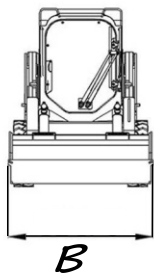

WUHLF
EQUIPMENT
PTY (LTD)

JC100 WUHLF SKID STEER

Dimensions (mm):

Overall Length 3580mm
Overall Width 1880mm
Overall Height 2160mm

Key Features

Bucket Size 0.55 m³

Engine Type: WP4.1 • Rated Power: 74kW

Operating Weight: 3550kg • Tyre Size: 12-16.5

JC100 Wuhlf

Skid Steer Loader

Technical Data:

A	Overall Length	3580mm
B	Overall Width	1880mm
C	Overall Height	2160mm
D	Wheel Base	1115mm
E	Max Dumping Height	2400mm
F	Max Reach	700 mm
G	Height at Max Extension	4070mm

Specifications	Operating Weight	3550kg
	Bucket Capacity	0.55m ³
	Dumping Angle	40°
	Rated Load Capacity	1200kg

Traveling Speed	Max Travel Speed	12km/h
------------------------	------------------	--------